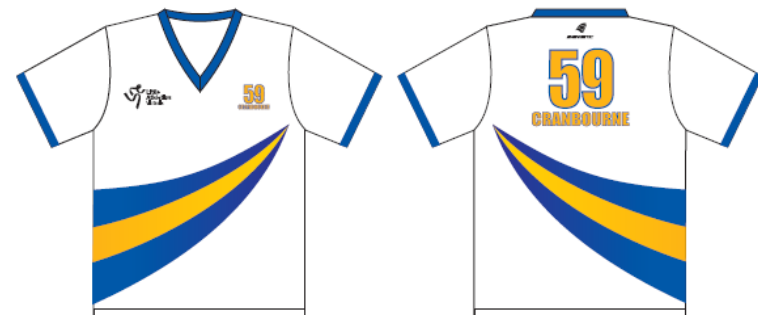

Centre: **Cranbourne**

No.: **59**

Uniform Bottoms: Royal Blue

Centre: **Cranbourne**

No.: **59**

Uniform Bottoms: Royal Blue